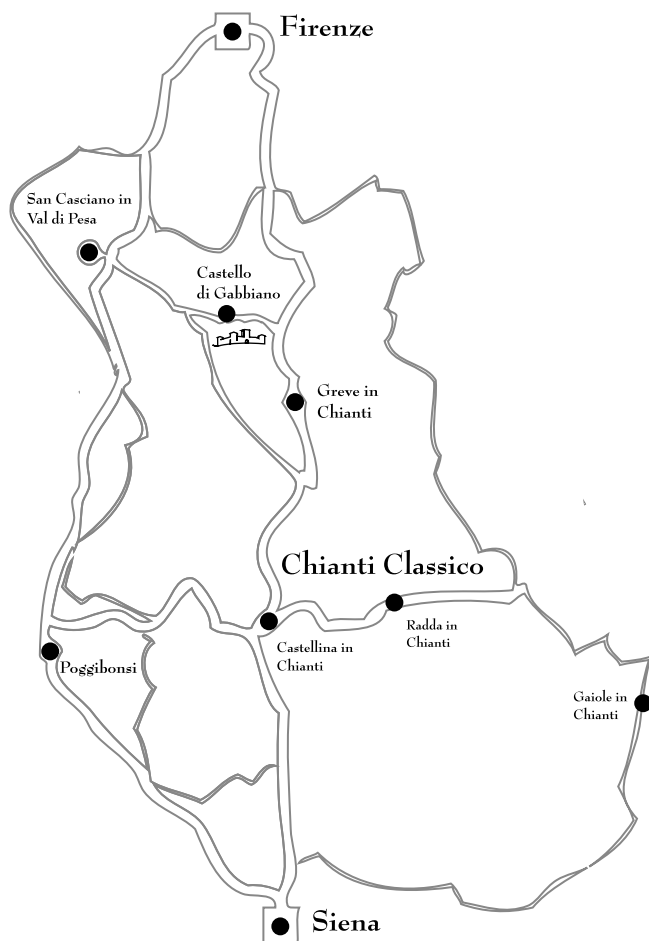

CASTELLO di GABBIANO

ESTABLISHED 1124

Via Gabbiano 22 – 50026 San Casciano Val di Pesa (Firenze) – Italy

GD 43.6281892 11.2606463

GMS N 43° 37' 41.481" E 11° 15' 38.326"

<http://www.castellogabbiano.it/>

TRAVELING TO CASTELLO DI GABBIANO FROM FLORENCE

For cars with GPS systems, please use the following coordinates:

43.62826300000, 11.26034300000

DRIVING FROM FLORENCE:

- * Exit town and follow directions to Siena
- * Take the SUPERSTRADA towards Siena
- ** Leave the highway at the first exit IMPRUNETA
- * Follow the direction to GREVE IN CHIANTI
- * After approx. 3 km turn LEFT into the village of Falciani and follow the direction to GREVE
- * After approx. 5 km you pass the village of FERRONE, keep straight to GREVE
- * After approx. 4 km you will see a store for land machines to your LEFT and the Castell Grevepesa winery in front – Turn RIGHT, direction San Casciano
- * In approx 600 meters you will find the entrance to Castello di Gabbiano on your LEFT (a big stone marks it)
- * Drive all the way up to the castle; reception is in the castle

DRIVING FROM FLORENCE AIRPORT:

- * Follow signs to highway A1 direction Firenze/Roma
- * Take exit FIRENZE IMPRUNETA
- * Take the SUPERSTRADA to Siena
- ** FOLLOW as above

ESTIMATE DRIVING DISTANCES FROM

CASTELLO DI GABBIANO

Nearest Village: 2Km
Bank: 2Km
Pharmacy: 2Km
Post Office: 2Km
Grocery: 2Km
Restaurant: On estate

Florence: 15Km
Florence Airport: 30Km
Florence Railway Station
(S.M. Novella): 20Km
Arezzo: 90Km
Rome: 290Km